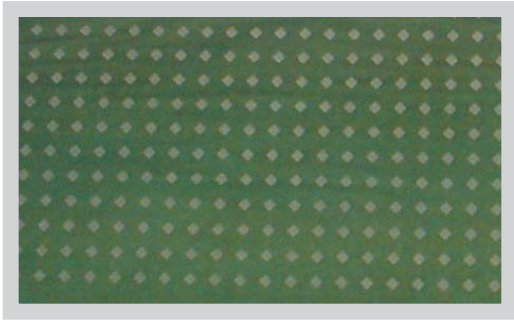

Standard Stairways & Rails

How can a centerpiece staircase embody the beauty and elegance to transport you to the sublime? * It is imagination powered by invention. The kind of inventive abilities that Faour Glass Technologies harnesses by blending the latest technologies with the freshest, most creative ideas known to the industry.

- ❖ Glass Treads with Textured Walk Surfaces
- ❖ Interior or Exterior
- ❖ Spiral or Straight Configurations

The power of imagination captured in glass

Product Details: Stairways & Rails

Non Slip Tread Design

Bent Glass Rail

- ❖ Flat or Bent Glass
- ❖ Concealed Channels
- ❖ Colored or Patterned Interlayers
- ❖ Concealed Stringer Floating Design
- ❖ Glass Stringer

5119 West Knox Street, Tampa, Florida 33634 · Tel: 813-884-3297 · Fax: 813-886-6400 · In Pinellas: 813-443-4818 · In Florida 1-800-929-4691
www.FaourGlass.com